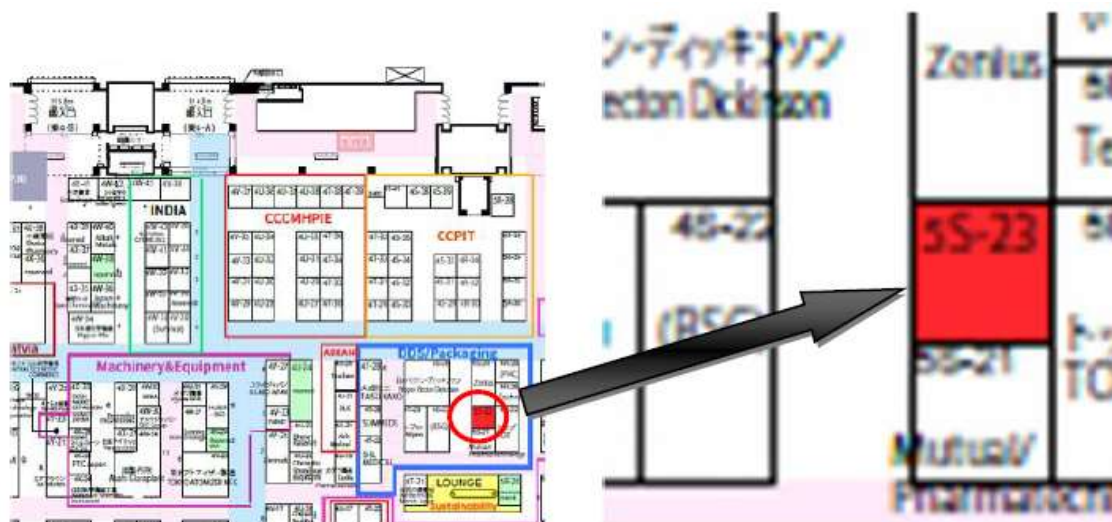

March 2025

Dear Business Partners

Exhibition Information of CPHI Japan

We hope you are all well. We would like to take this opportunity to express our sincere gratitude for your continued support.

We will exhibit at CPHI Japan which will be held at Tokyo Big Sight from 9 to 11 Apr.

We would love to see you at our booth when you visit this exhibition.

- Date: Apr. 9 (Wed) 10 : 00~17 : 00
  Apr. 10 (Thu) 10 : 00~17 : 00
  Apr. 11 (Fri) 10 : 00~17 : 00
- Location: Tokyo Big Sight (East Exhibition Halls)
- Our Booth Number: 5S-23 (East Hall 4)

East Hall 4

Sincerely,

Sousaku Medical Co., Ltd.

創作メディカル株式会社